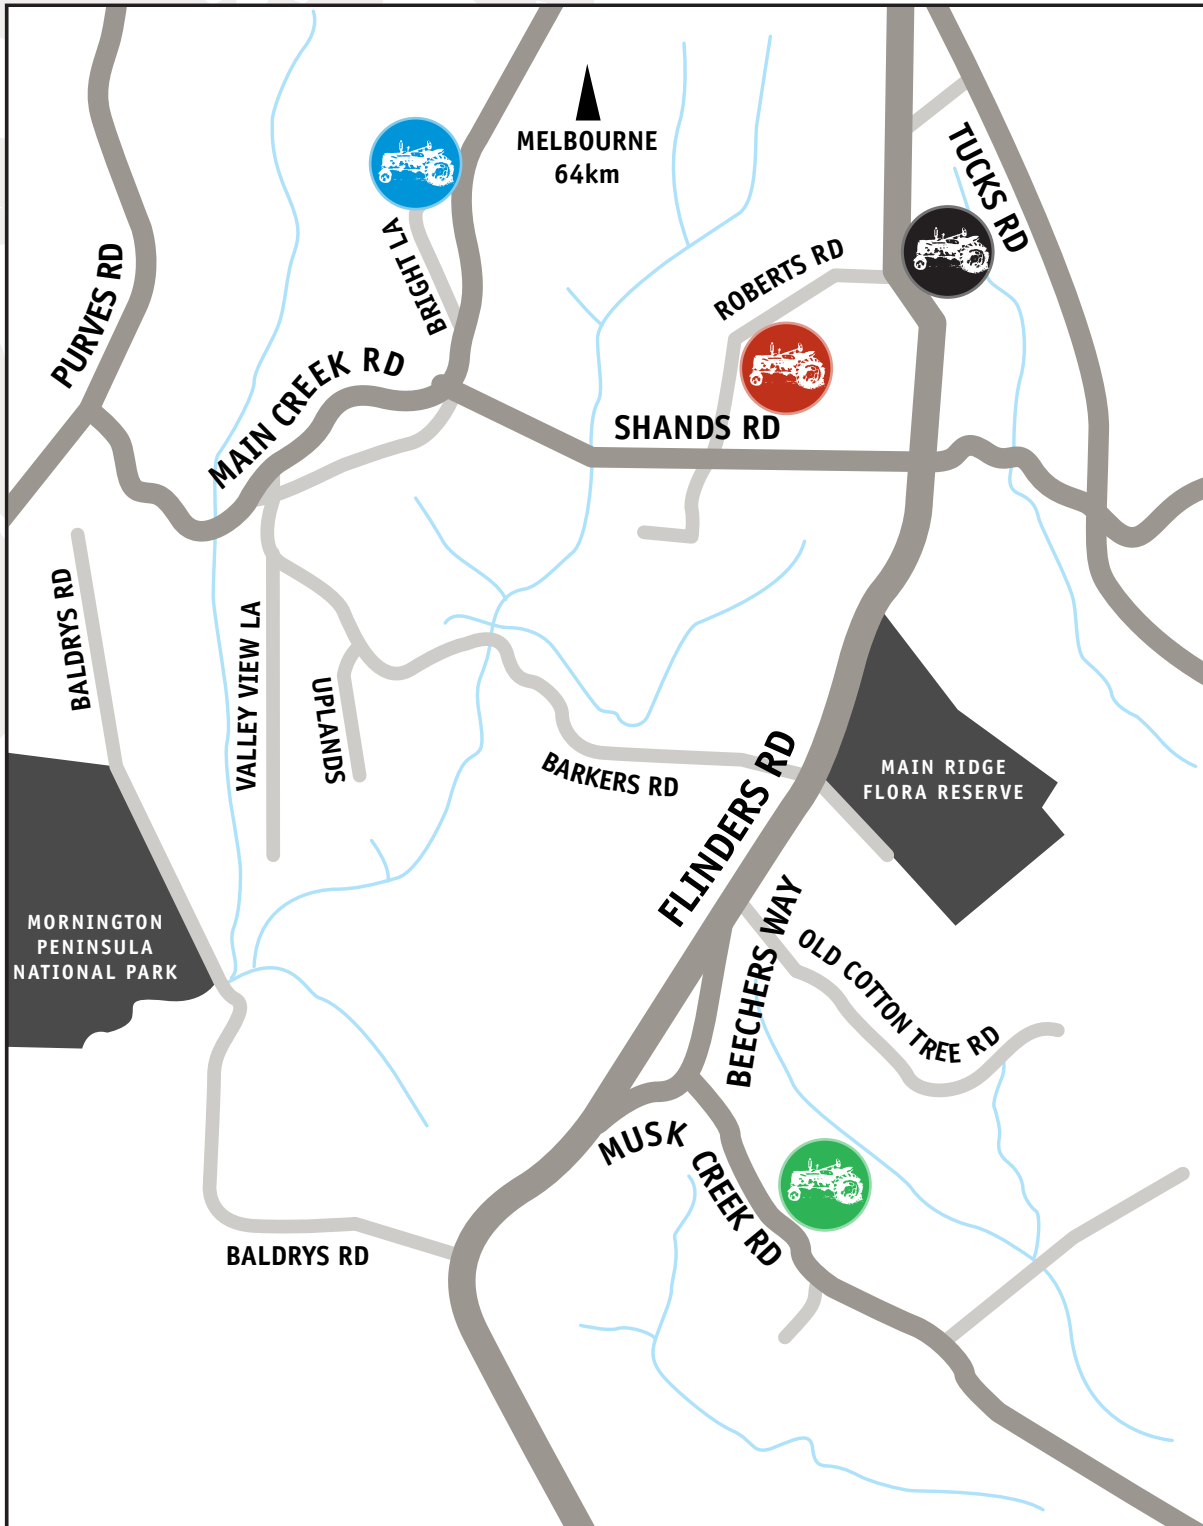

Location Map

Cellar Door & Restaurant
 Melways Ref. 190 B12

Wallis Vineyard*

Judd Vineyard*

McCutcheon Vineyard*

*Not open to the public